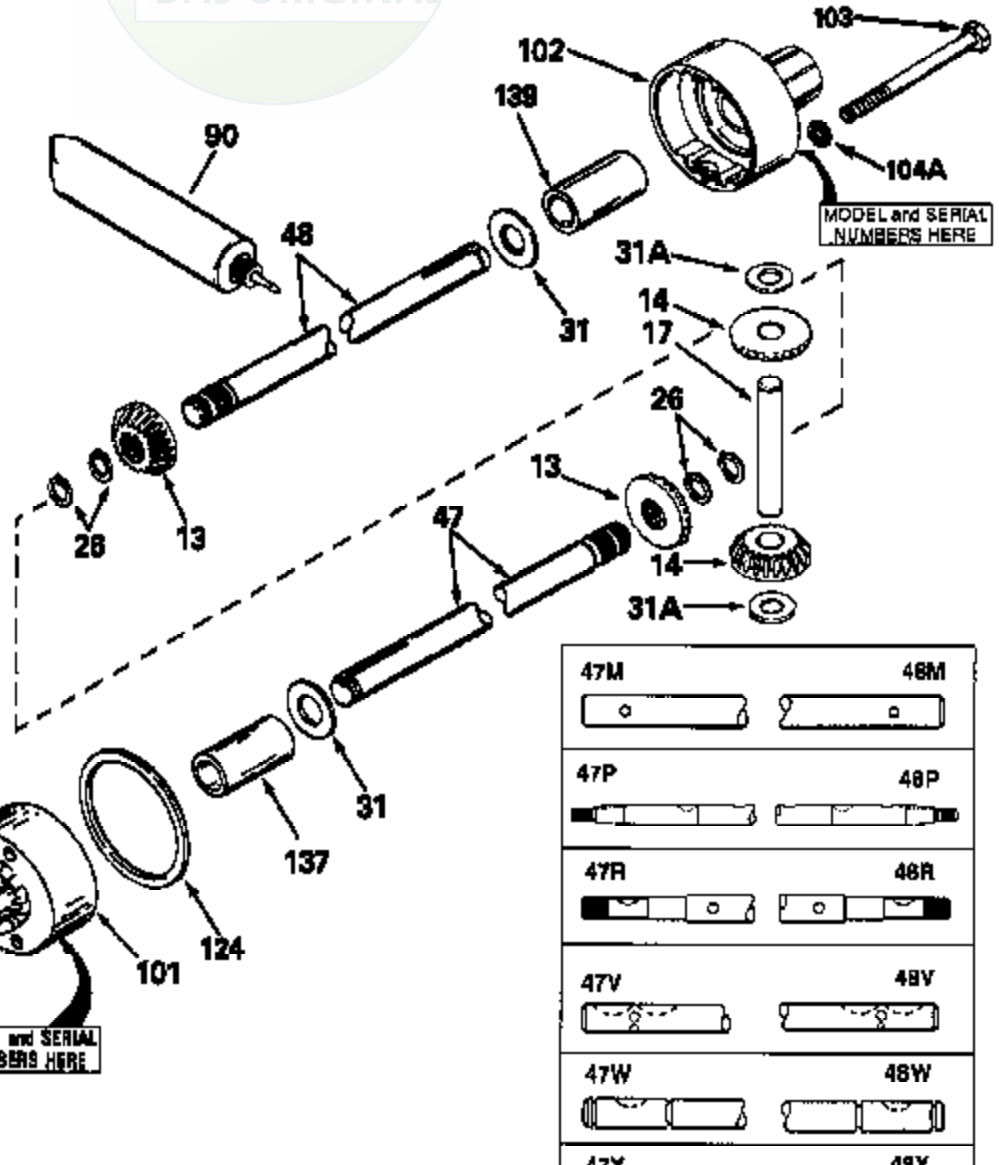

JOIST

SICHER IST DAS:
DAS ORIGINAL

47	48
47A	48A
47B	48B
47C	48C
47D	48D
47E	48E
47H	48H
47L	48L

47M	48M
47P	48P
47R	48R
47V	48V
47W	48W
47X	48X

Ref #	Part Number	Qty	Description
13	778067		Gear, Bevel (16 teeth)
14	778068		Gear, Pinion (16 teeth)
17	786040		Pin, Drive
26	788038		Ring, Retaining
31A	780096		Washer, Thrust
31	780001		Washer (3/4" ID x 1-1/2" OD x 1/16" t hick)
47V	774089		Axle (8-31/32" long)
48V	774090		Axle (13" long)
82	786043		Sprocket. No Teeth 54. O.D. 8.823
82	786051		Sprocket. No Teeth 60. O.D. 9.841
82	786070		Sprocket. No Teeth 48. O.D. 7.920
82	786041A		Sprocket. No Teeth 45. O.D. 7.389
82	786042	100-101	Sprocket. No Teeth 40. O.D. 6.650
90	788067B	Peerless	Grease (32 oz. bottle Bentonite greas e)
101	774091		Differential Carrier Hsg (Incl. 137)
102	774073		Differential Carrier Hsg (Incl. 139)
103	792044		Screw, 5/16-18 x 4"
104	792042		Nut, Lock, 5/16-18 (Use as required)
104A	792061		Washer, Flat, 5/16"
137	780078		Bushing (3/4" ID x 1-1/16" OD x 1-7/8 " long)
139	780077		Bushing (3/4 ID x 1-1/16" OD x 2-1/16 " long)